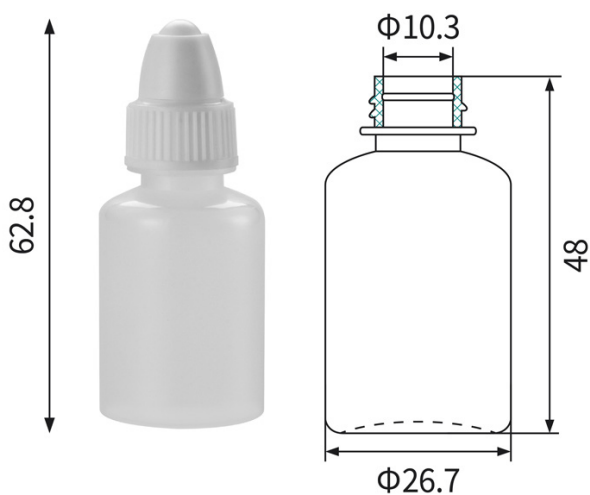

# Screw Cap LDPE Dropper Bottle

White

Translucent

Black

Material: Food grade LDPE

Color: White  
Translucent  
Black

Capacity: 4ml-30ml  
(0.13oz-1.0oz)

Drops: 50 $\mu$ L

Sealing Type : Screw Cap

Screw cap

Dropper

Bottle

## Products Information

| Item# | Capacity |        | Height (mm) | Diameter (mm) | Mouth (mm) |
|-------|----------|--------|-------------|---------------|------------|
| 82001 | 4ml      | 0.13oz | 52.3        | 18.1          | 10.3       |
| 82002 | 5ml      | 0.16oz | 52.3        | 19.5          | 10.3       |
| 82003 | 10ml     | 0.33oz | 61.5        | 20.3          | 10.3       |
| 82004 | 12ml     | 0.4oz  | 62.5        | 21.9          | 10.3       |
| 82005 | 15ml     | 0.5oz  | 62.8        | 26.7          | 10.3       |
| 82077 | 30ml     | 1.0oz  | 74.9        | 26.1          | 10.3       |

\*Units of measurement: millimeter(mm)

4ml/0.13oz

5ml/0.16oz

10ml/0.33oz

12ml/0.4oz

15ml/0.5oz

30ml/1.0oz