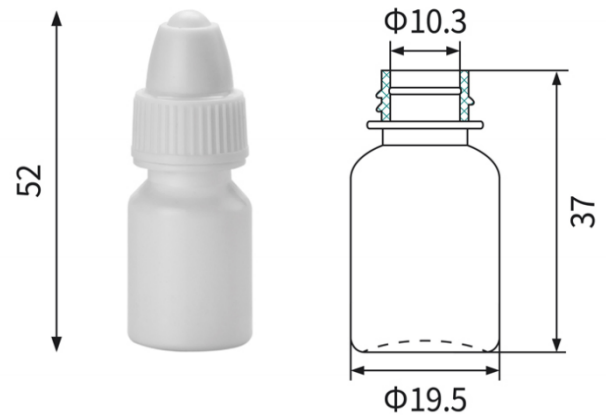

5ml/0.16oz