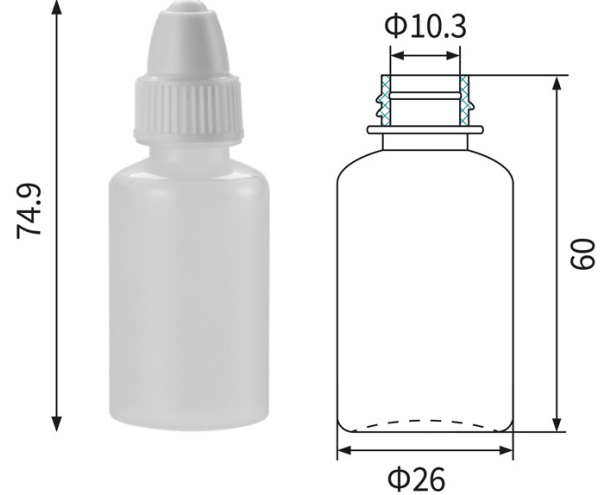

# Screw Cap LDPE Dropper Bottle

White

Translucent

Black

Material: Food grade LDPE

Color: White  
Translucent  
Black

Capacity: 4ml-30ml  
(0.13oz-1.0oz)

Drops: 50 $\mu$ L

Sealing Type : Screw Cap

Screw cap

Dropper

Bottle

## Products Information

| Item# | Capacity |        | Height (mm) | Diameter (mm) | Mouth (mm) |
|-------|----------|--------|-------------|---------------|------------|
| 82001 | 4ml      | 0.13oz | 52.3        | 18.1          | 10.3       |
| 82002 | 5ml      | 0.16oz | 52.3        | 19.5          | 10.3       |
| 82003 | 10ml     | 0.33oz | 61.5        | 20.3          | 10.3       |
| 82004 | 12ml     | 0.4oz  | 62.5        | 21.9          | 10.3       |
| 82005 | 15ml     | 0.5oz  | 62.8        | 26.7          | 10.3       |
| 82077 | 30ml     | 1.0oz  | 74.9        | 26.1          | 10.3       |

\*Units of measurement: millimeter(mm)

4ml/0.13oz

5ml/0.16oz

10ml/0.33oz

12ml/0.4oz

15ml/0.5oz

30ml/1.0oz