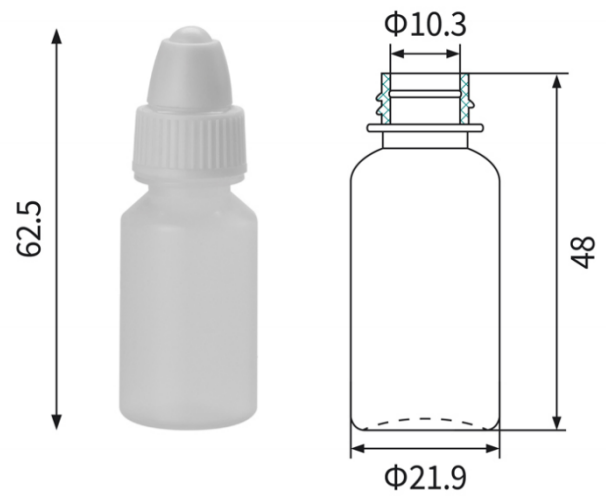

# Screw Cap LDPE Dropper Bottle

White

Translucent

Black

Material: Food grade LDPE

Color: White  
Translucent  
Black

Capacity: 4ml-30ml  
(0.13oz-1.0oz)

Drops: 50 $\mu$ L

## Products Information

| Item# | Capacity |        | Height (mm) | Diameter (mm) | Mouth (mm) |
|-------|----------|--------|-------------|---------------|------------|
| 82001 | 4ml      | 0.13oz | 52.3        | 18.1          | 10.3       |
| 82002 | 5ml      | 0.16oz | 52.3        | 19.5          | 10.3       |
| 82003 | 10ml     | 0.33oz | 61.5        | 20.3          | 10.3       |
| 82004 | 12ml     | 0.4oz  | 62.5        | 21.9          | 10.3       |
| 82005 | 15ml     | 0.5oz  | 62.8        | 26.7          | 10.3       |
| 82077 | 30ml     | 1.0oz  | 74.9        | 26.1          | 10.3       |

\*Units of measurement: millimeter(mm)

4ml/0.13oz

5ml/0.16oz

10ml/0.33oz

12ml/0.4oz

15ml/0.5oz

30ml/1.0oz