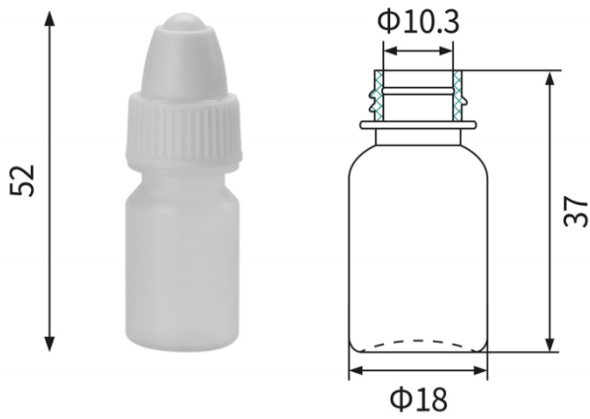

*Units of measurement: millimeter(mm)

4ml/0.13oz