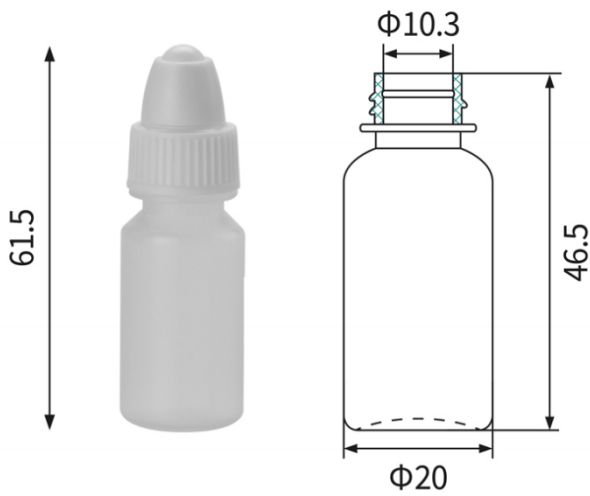

10ml/0.33oz