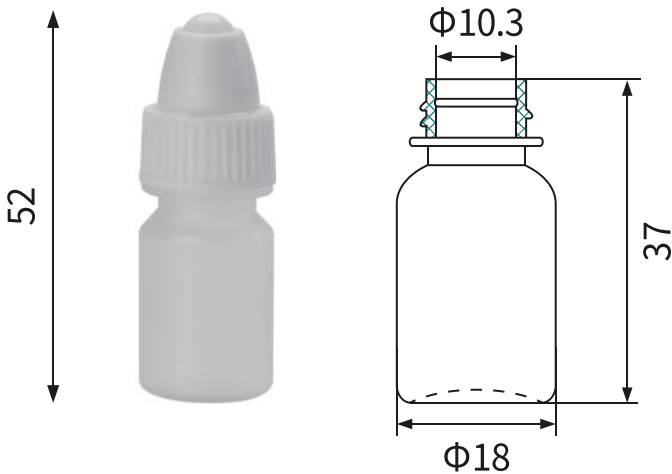

Packaging Bottles

Screw Cap LDPE Dropper Bottle

Black

Translucent

White

*Units of measurement: millimeter(mm)

4ml/0.13oz

5ml/0.16oz

10ml/0.33oz

12ml/0.4oz

15ml/0.5oz

30ml/1.0oz

Material	Food grade LDPE
Color	Black/Translucent/White
Capacity	4ml/5ml/10ml/12ml/15ml/30ml
Application Scope	Liquid medicine, Weak acid liquid, alkalescent liquid. Great for solvents, light oils, paint, essence, saline, etc.