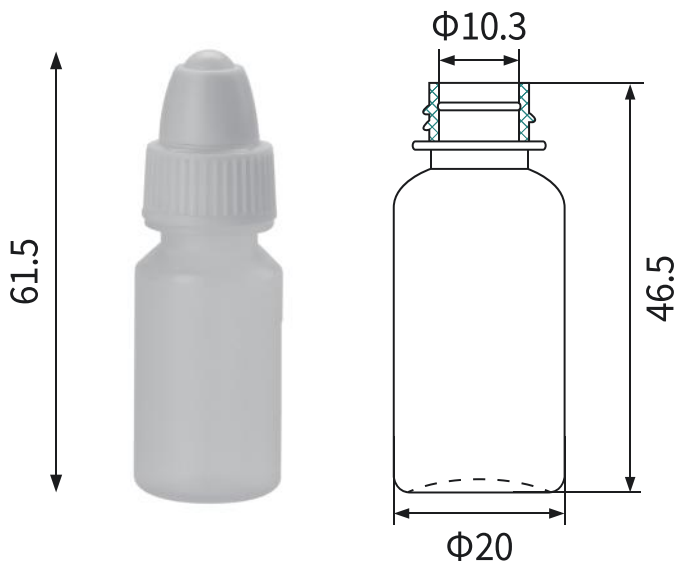

Packaging Bottles

Screw Cap LDPE Dropper Bottle

Black

Translucent

White

*Units of measurement: millimeter(mm)

4ml/0.13oz

5ml/0.16oz

10ml/0.33oz

12ml/0.4oz

15ml/0.5oz

30ml/1.0oz

Material	Food grade LDPE
Color	Black/Translucent/White
Capacity	4ml/5ml/10ml/12ml/15ml/30ml
Application Scope	Liquid medicine, Weak acid liquid, alkalescent liquid. Great for solvents, light oils, paint, essence, saline, etc.