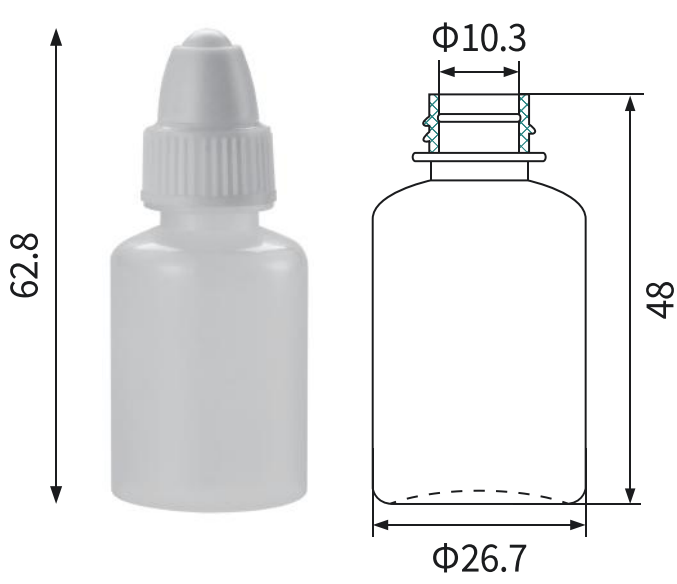

Packaging Bottles

Screw Cap LDPE Dropper Bottle

Black

Translucent

White

*Units of measurement: millimeter(mm)

4ml/0.13oz

5ml/0.16oz

10ml/0.33oz

12ml/0.4oz

15ml/0.5oz

30ml/1.0oz

Material	Food grade LDPE
Color	Black/Translucent/White
Capacity	4ml/5ml/10ml/12ml/15ml/30ml
Application Scope	Liquid medicine, Weak acid liquid, alkalescent liquid. Great for solvents, light oils, paint, essence, saline, etc.