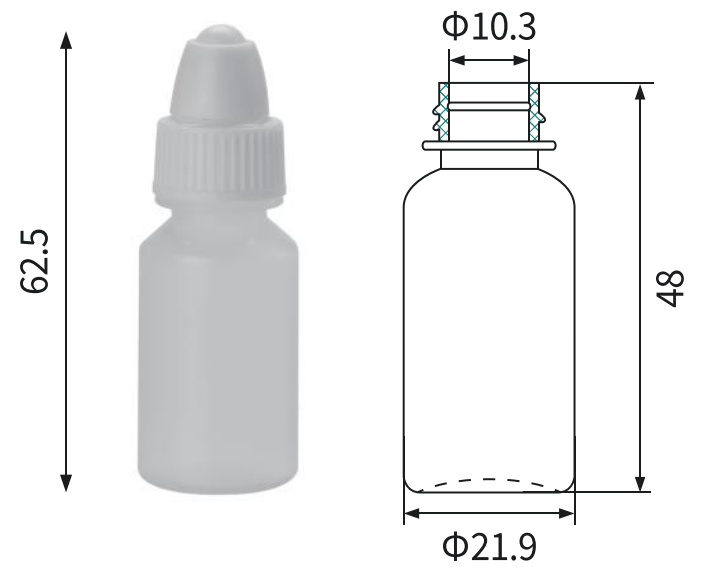

Packaging Bottles

Screw Cap LDPE Dropper Bottle

Black

Translucent

White

*Units of measurement: millimeter(mm)

4ml/0.13oz

5ml/0.16oz

10ml/0.33oz

12ml/0.4oz

15ml/0.5oz

30ml/1.0oz

Material	Food grade LDPE
Color	Black/Translucent/White
Capacity	4ml/5ml/10ml/12ml/15ml/30ml
Application Scope	Liquid medicine, Weak acid liquid, alkalescent liquid. Great for solvents, light oils, paint, essence, saline, etc.