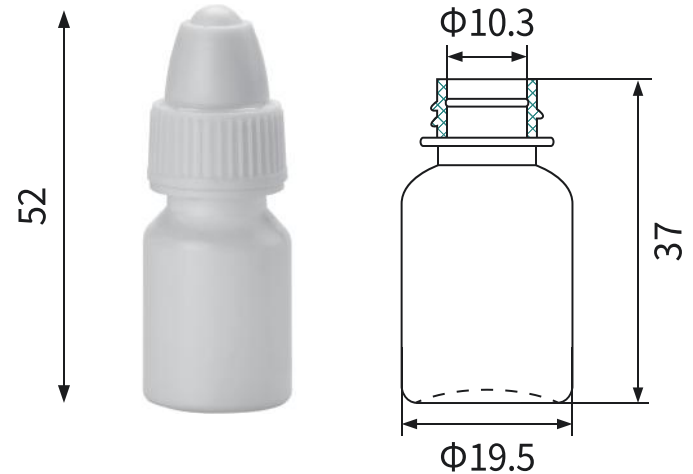

Packaging Bottles

Screw Cap LDPE Dropper Bottle

Black

Translucent

White

*Units of measurement: millimeter(mm)

4ml/0.13oz

5ml/0.16oz

10ml/0.33oz

12ml/0.4oz

15ml/0.5oz

30ml/1.0oz

Material	Food grade LDPE
Color	Black/Translucent/White
Capacity	4ml/5ml/10ml/12ml/15ml/30ml
Application Scope	Liquid medicine, Weak acid liquid, alkalescent liquid. Great for solvents, light oils, paint, essence, saline, etc.