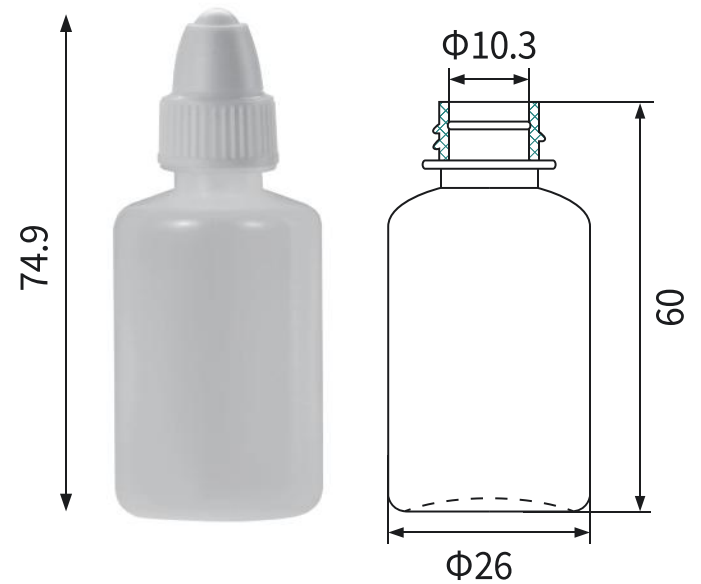

Packaging Bottles

Screw Cap LDPE Dropper Bottle

Black

Translucent

White

*Units of measurement: millimeter(mm)

4ml/0.13oz

5ml/0.16oz

10ml/0.33oz

12ml/0.4oz

15ml/0.5oz

30ml/1.0oz

Material	Food grade LDPE
Color	Black/Translucent/White
Capacity	4ml/5ml/10ml/12ml/15ml/30ml
Application Scope	Liquid medicine, Weak acid liquid, alkalescent liquid. Great for solvents, light oils, paint, essence, saline, etc.